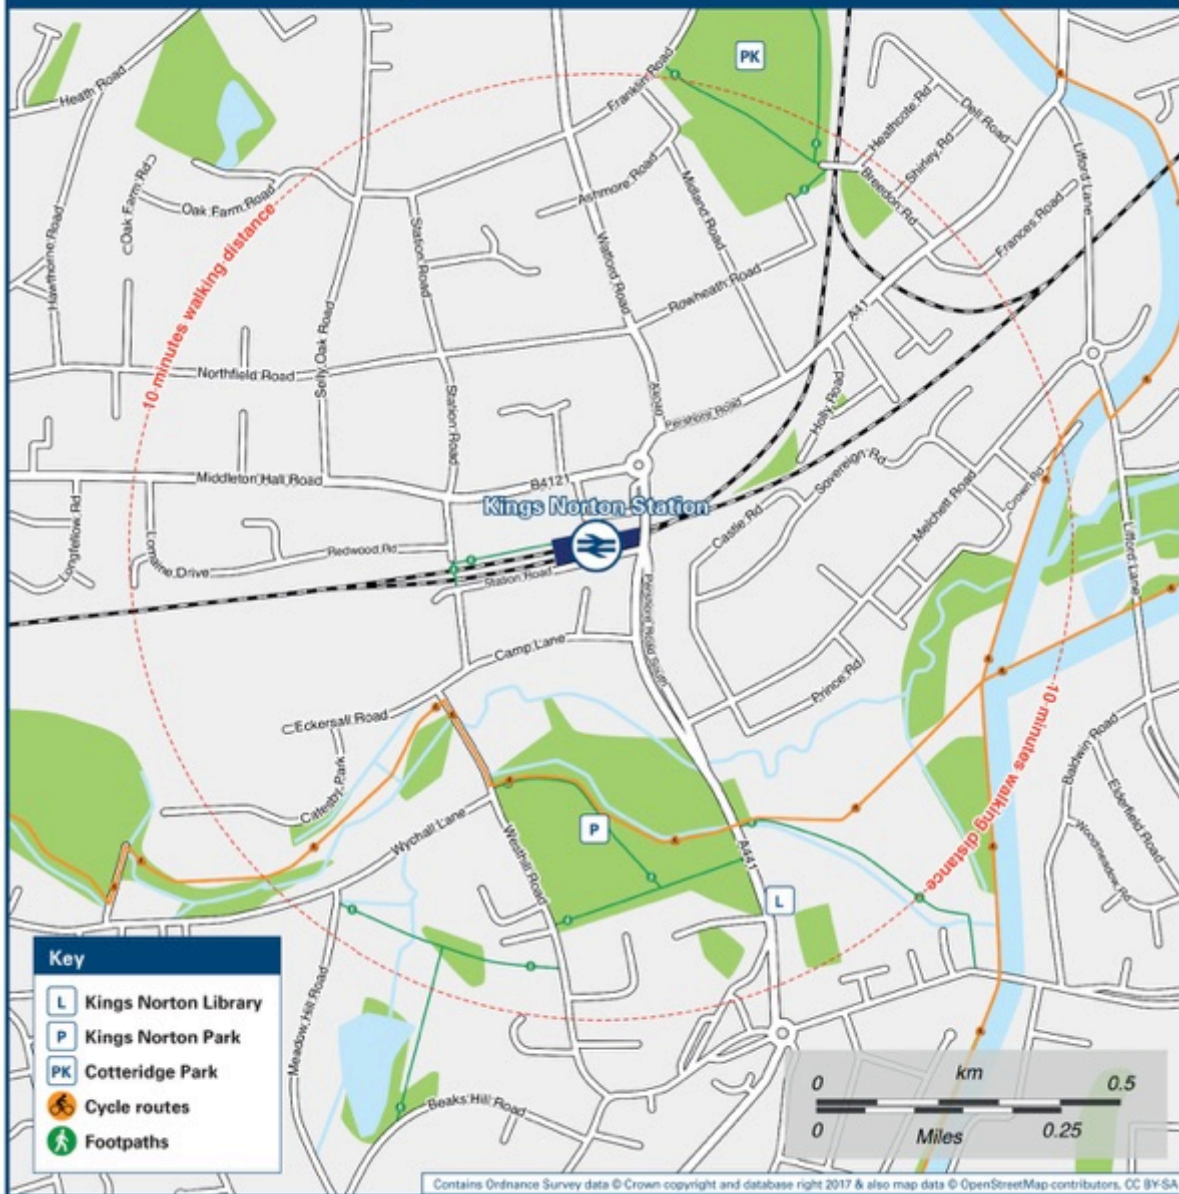

Kings Norton Station Onward Travel Information

Taxis

A Cars
0121 4458 3000

Castle Cars
0121 472 2222

All Direct Cars
0121 458 4444

Local area map

Further information about all onward travel

Local Info

networkwestmidlands.com/cycling

For more information about cycle routes.

Cycle Info

sustrans.org.uk

Bus Times

networkwestmidlands.com

For all public transport information visit

NextBuses

Find the bus times for your stop.

PLUSBUS

plusbus.info