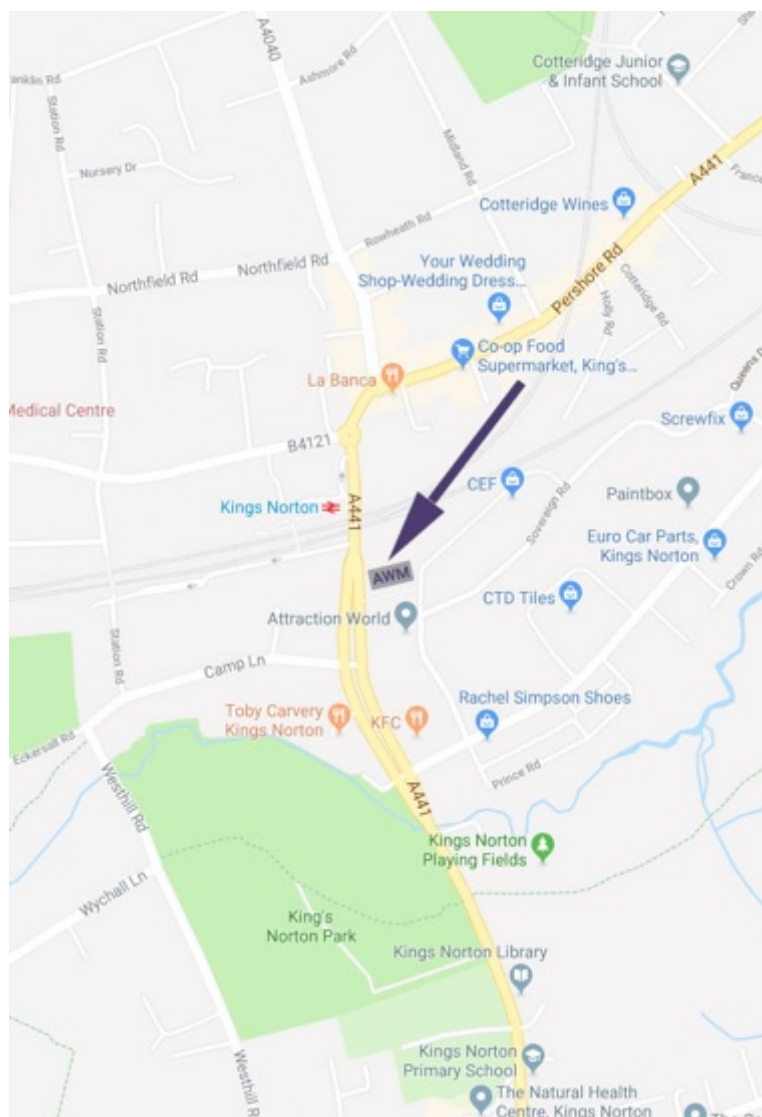

autism west midlands

Head Office
Imperial Court
Sovereign Road
Kings Norton
Birmingham
B30 3ES

Telephone No: 0121 450 7582
info@autismwestmidlands.org.uk

Maps and Directions to our **new** head office

Imperial Court is a shared office building and Autism West Midlands offices and training suite is located on the ground floor. The photographs below shows what our building looks like from the road, how to enter the site and what to look for as you approach the main door.

Kings Norton Station Car Park, King's Norton

There is no charge for railway users to park their cars in this car park

Station Road, Kings Norton, West Midlands, Birmingham, B38 8SN

Nearby Alternatives

- Westhill Road car park, Birmingham, West Midlands Unknown stay

Address Westhill Road, Birmingham, West Midlands, B38 8TG

About 0.2 miles away

- Cotteridge Park car park, Birmingham, West Midlands Unknown stay

About 0.6 miles away

- Rowheath car park, Heath Road, Birmingham B30 1HH Unknown stay

About 0.6 miles away

Below is a photo of the staff car park area at the building:

Public Transport Information

By Train:

We are approximately a 5 minute walk from Kings Norton train station which is located on the Pershore Road.